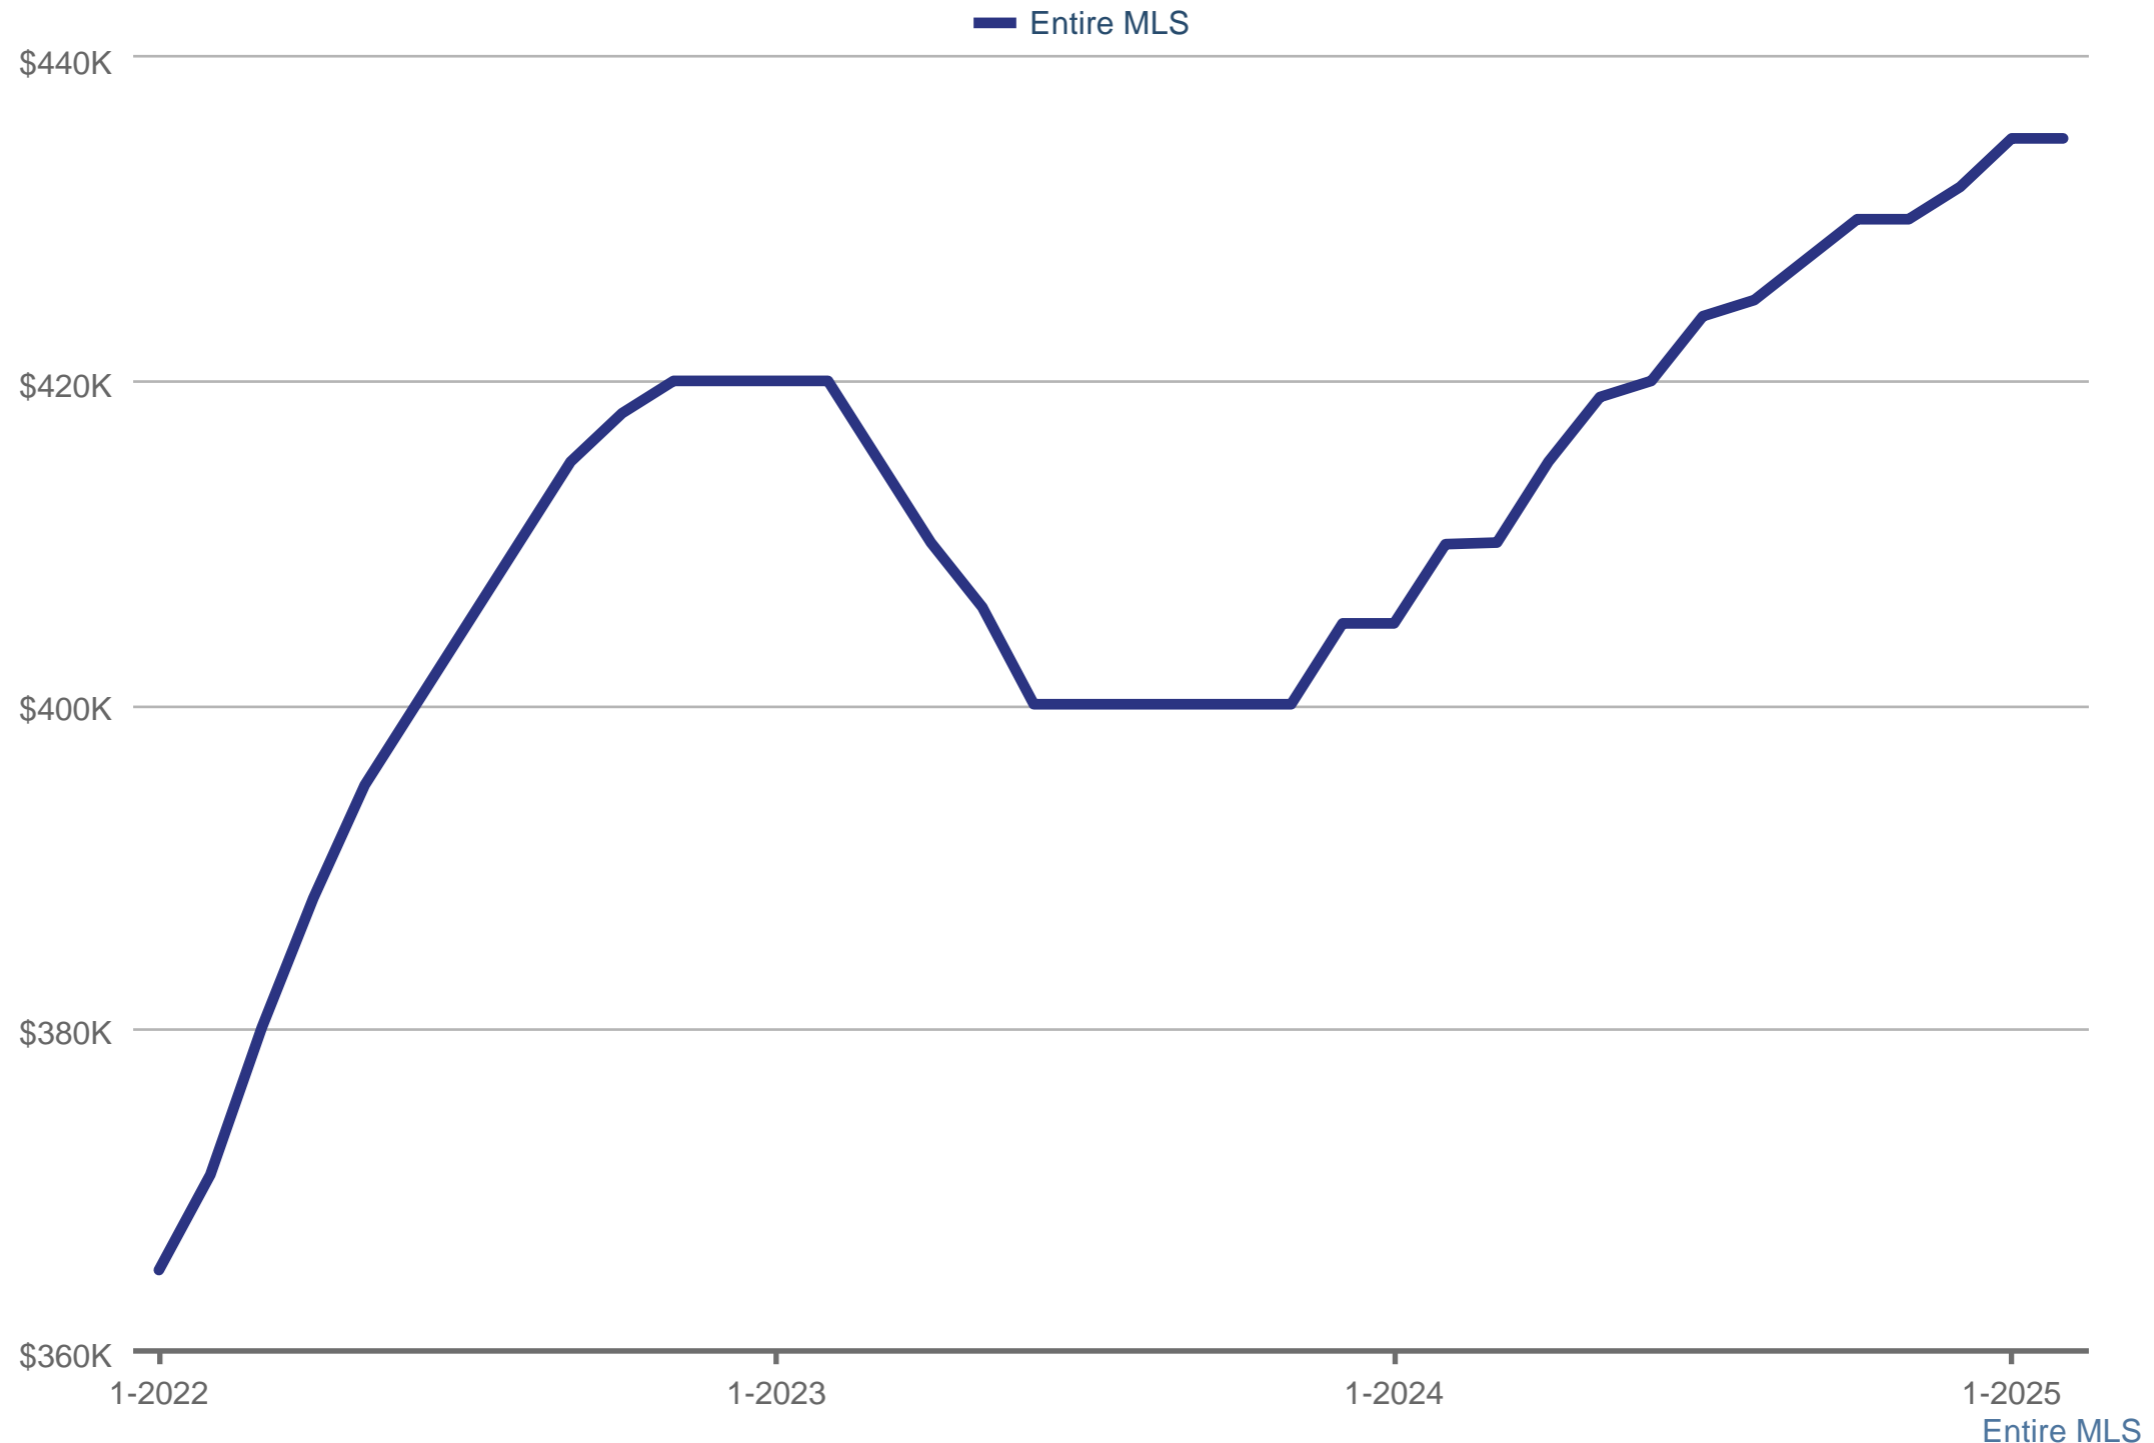

### Median Sales Price

Each data point is 12 months of activity. Data is from March 16, 2025.